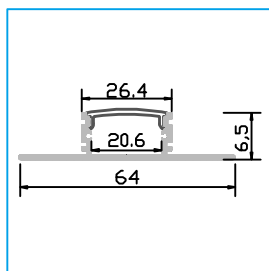

4. Bendable LED Profile

5. LED Profile for Floor

6. LED Profile for Dry-wall

APT1202

1. **Note :**
1. APT2501 bendable profile has white, red, green and blue diffuser optional.
  2. ALP033, ALP034, APY2601, APT05, APT0501 is walkable.
  3. APT3305 plaster profile is for two side lighting.