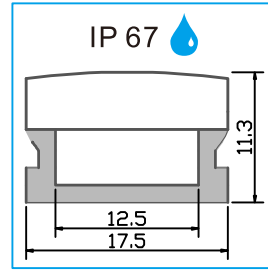

4. Bendable LED Profile

APT1602

5. LED Profile for Floor

6. LED Profile for Dry-wall

1. **Note :**
1. APT2501 bendable profile has white, red, green and blue diffuser optional.
  2. ALP033, ALP034, APY2601, APT05, APT0501 is walkable.
  3. APT3305 plaster profile is for two side lighting.