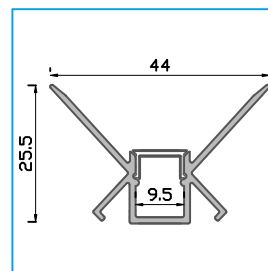

ALP068

ALP069

ALP070

- Note :**
1. APT2501 bendable profile has white, red, green and blue diffuser optional.
 2. ALP033, ALP034, APY2601, APT05, APT0501 is walkable.
 3. APT3305 plaster profile is for two side lighting.