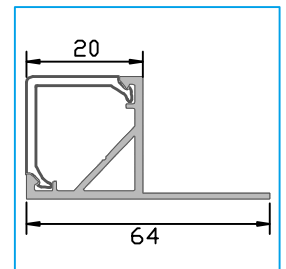

4. Bendable LED Profile

5. LED Profile for Floor

6. LED Profile for Dry-wall

APT3305

1. **Note :**
1. APT2501 bendable profile has white, red, green and blue diffuser optional.
  2. ALP033, ALP034, APY2601, APT05, APT0501 is walkable.
  3. APT3305 plaster profile is for two side lighting.