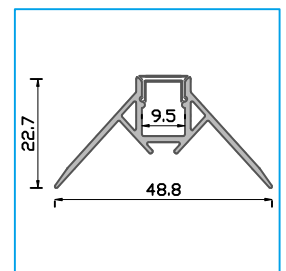

ALP070

1. **Note :**
1. APT2501 bendable profile has white, red, green and blue diffuser optional.
  2. ALP033, ALP034, APY2601, APT05, APT0501 is walkable.
  3. APT3305 plaster profile is for two side lighting.