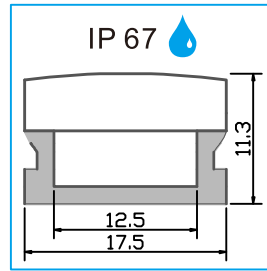

APT1602

APT1702

Note : 1. APT05, APT0501, APT0502 is for outdoor inground LED profile and could take 3tons weight.
2. APT05, APT0501, APT0502, APT15, APT1501 is walkable.

4. Bendable LED Profile

APY1806

APT25