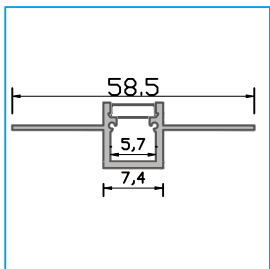

6. LED Profile for Dry-wall

APT3301