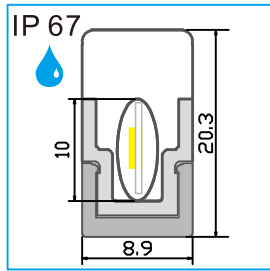

3. Waterproof LED profile

APT25

Note : 1. APT05, APT0501, APT0502 is for outdoor inground LED profile and could take 3tons weight.
2. APT05, APT0501, APT0502, APT15, APT1501 is walkable.