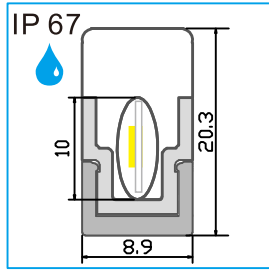

APT1602

APT1702

Note : 1. APT05, APT0501, APT0502 is for outdoor inground LED profile and could take 3tons weight.
2. APT05, APT0501, APT0502, APT15, APT1501 is walkable.

4. Bendable LED Profile

APY1806

APT25