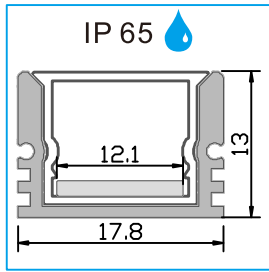

3. Waterproof LED profile

APN1812

Note : 1. APT05, APT0501, APT0502 is for outdoor inground LED profile and could take 3tons weight.
2. APT05, APT0501, APT0502, APT15, APT1501 is walkable.