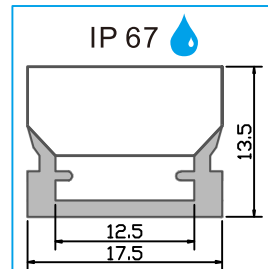

4. Bendable LED Profile

5. LED Profile for Floor

APT05

6. LED Profile for Dry-wall

1. **Note :**
1. APT2501 bendable profile has white, red, green and blue diffuser optional.
  2. ALP033, ALP034, APY2601, APT05, APT0501 is walkable.
  3. APT3305 plaster profile is for two side lighting.