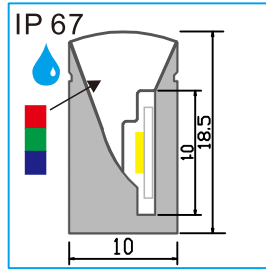

APT1602

APT1702

Note : 1. APT05, APT0501, APT0502 is for outdoor inground LED profile and could take 3tons weight.
2. APT05, APT0501, APT0502, APT15, APT1501 is walkable.

4. Bendable LED Profile

APY1806

APT25