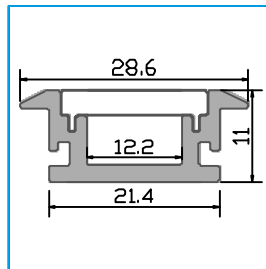

4. Bendable LED Profile

5. LED Profile for Floor

APY2601

6. LED Profile for Dry-wall

1. **Note :**
1. APT2501 bendable profile has white, red, green and blue diffuser optional.
  2. ALP033, ALP034, APY2601, APT05, APT0501 is walkable.
  3. APT3305 plaster profile is for two side lighting.