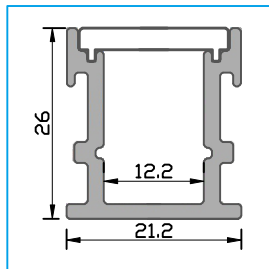

4. Bendable LED Profile

5. LED Profile for Floor

ALP034

6. LED Profile for Dry-wall

1. **Note :**
1. APT2501 bendable profile has white, red, green and blue diffuser optional.
  2. ALP033, ALP034, APY2601, APT05, APT0501 is walkable.
  3. APT3305 plaster profile is for two side lighting.