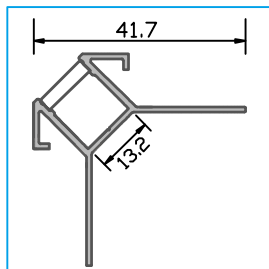

4. Bendable LED Profile

5. LED Profile for Floor

6. LED Profile for Dry-wall

APT3302

1. **Note :**
1. APT2501 bendable profile has white, red, green and blue diffuser optional.
  2. ALP033, ALP034, APY2601, APT05, APT0501 is walkable.
  3. APT3305 plaster profile is for two side lighting.