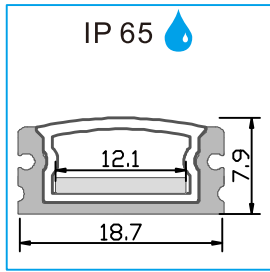

3. Waterproof LED profile

APN1808