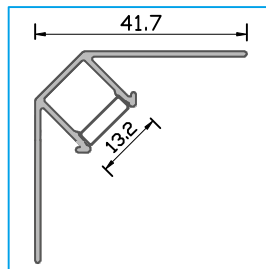

4. Bendable LED Profile

5. LED Profile for Floor

6. LED Profile for Dry-wall

APT3303

1. **Note :**
1. APT2501 bendable profile has white, red, green and blue diffuser optional.
  2. ALP033, ALP034, APY2601, APT05, APT0501 is walkable.
  3. APT3305 plaster profile is for two side lighting.