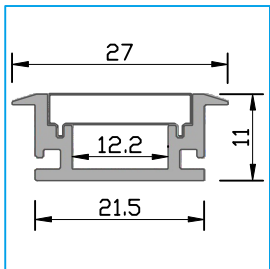

5. LED Profile for Floor

ALP033