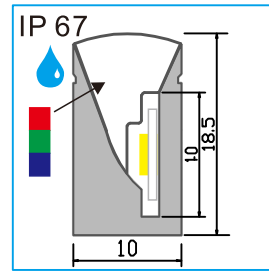

3. Waterproof LED profile

APT2501

Note : 1. APT05, APT0501, APT0502 is for outdoor inground LED profile and could take 3tons weight.
2. APT05, APT0501, APT0502, APT15, APT1501 is walkable.