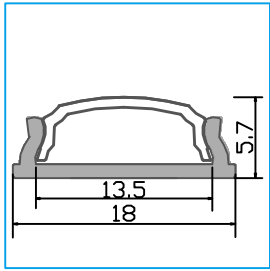

APT1602

APT1702

Note : 1. APT05, APT0501, APT0502 is for outdoor inground LED profile and could take 3tons weight.
2. APT05, APT0501, APT0502, APT15, APT1501 is walkable.

4. Bendable LED Profile

APY1806

APT25