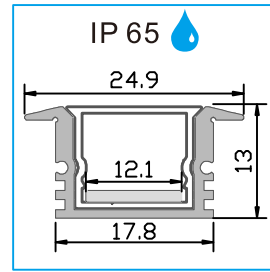

3. Waterproof LED profile

APN2512

Note : 1. APT05, APT0501, APT0502 is for outdoor inground LED profile and could take 3tons weight.
2. APT05, APT0501, APT0502, APT15, APT1501 is walkable.