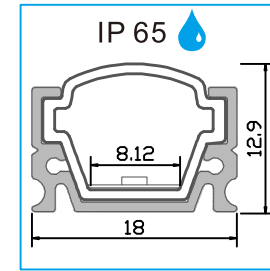

APT1602

APT1702

Note : 1. APT05, APT0501, APT0502 is for outdoor inground LED profile and could take 3tons weight.
2. APT05, APT0501, APT0502, APT15, APT1501 is walkable.

4. Bendable LED Profile

APY1806

APT25