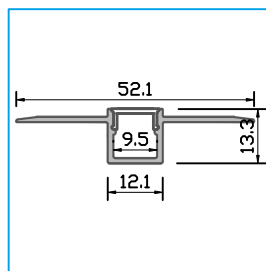

6. LED Profile for Dry-wall

APT3301

APT3302

APT3303

APT3304

APT3305

APT1201

APT1202