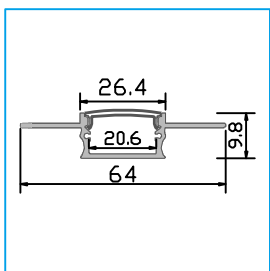

4. Bendable LED Profile

5. LED Profile for Floor

6. LED Profile for Dry-wall

APT1201

1. **Note :**
1. APT2501 bendable profile has white, red, green and blue diffuser optional.
  2. ALP033, ALP034, APY2601, APT05, APT0501 is walkable.
  3. APT3305 plaster profile is for two side lighting.