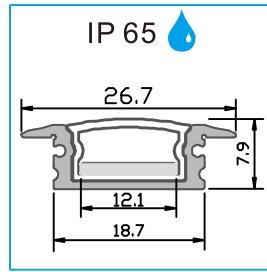

3. Waterproof LED profile

APN2508

Note : 1. APT05, APT0501, APT0502 is for outdoor inground LED profile and could take 3tons weight.
2. APT05, APT0501, APT0502, APT15, APT1501 is walkable.