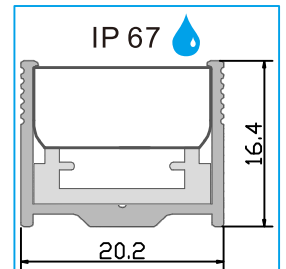

4. Bendable LED Profile

5. LED Profile for Floor

APT0501

6. LED Profile for Dry-wall

1. **Note :**
1. APT2501 bendable profile has white, red, green and blue diffuser optional.
  2. ALP033, ALP034, APY2601, APT05, APT0501 is walkable.
  3. APT3305 plaster profile is for two side lighting.